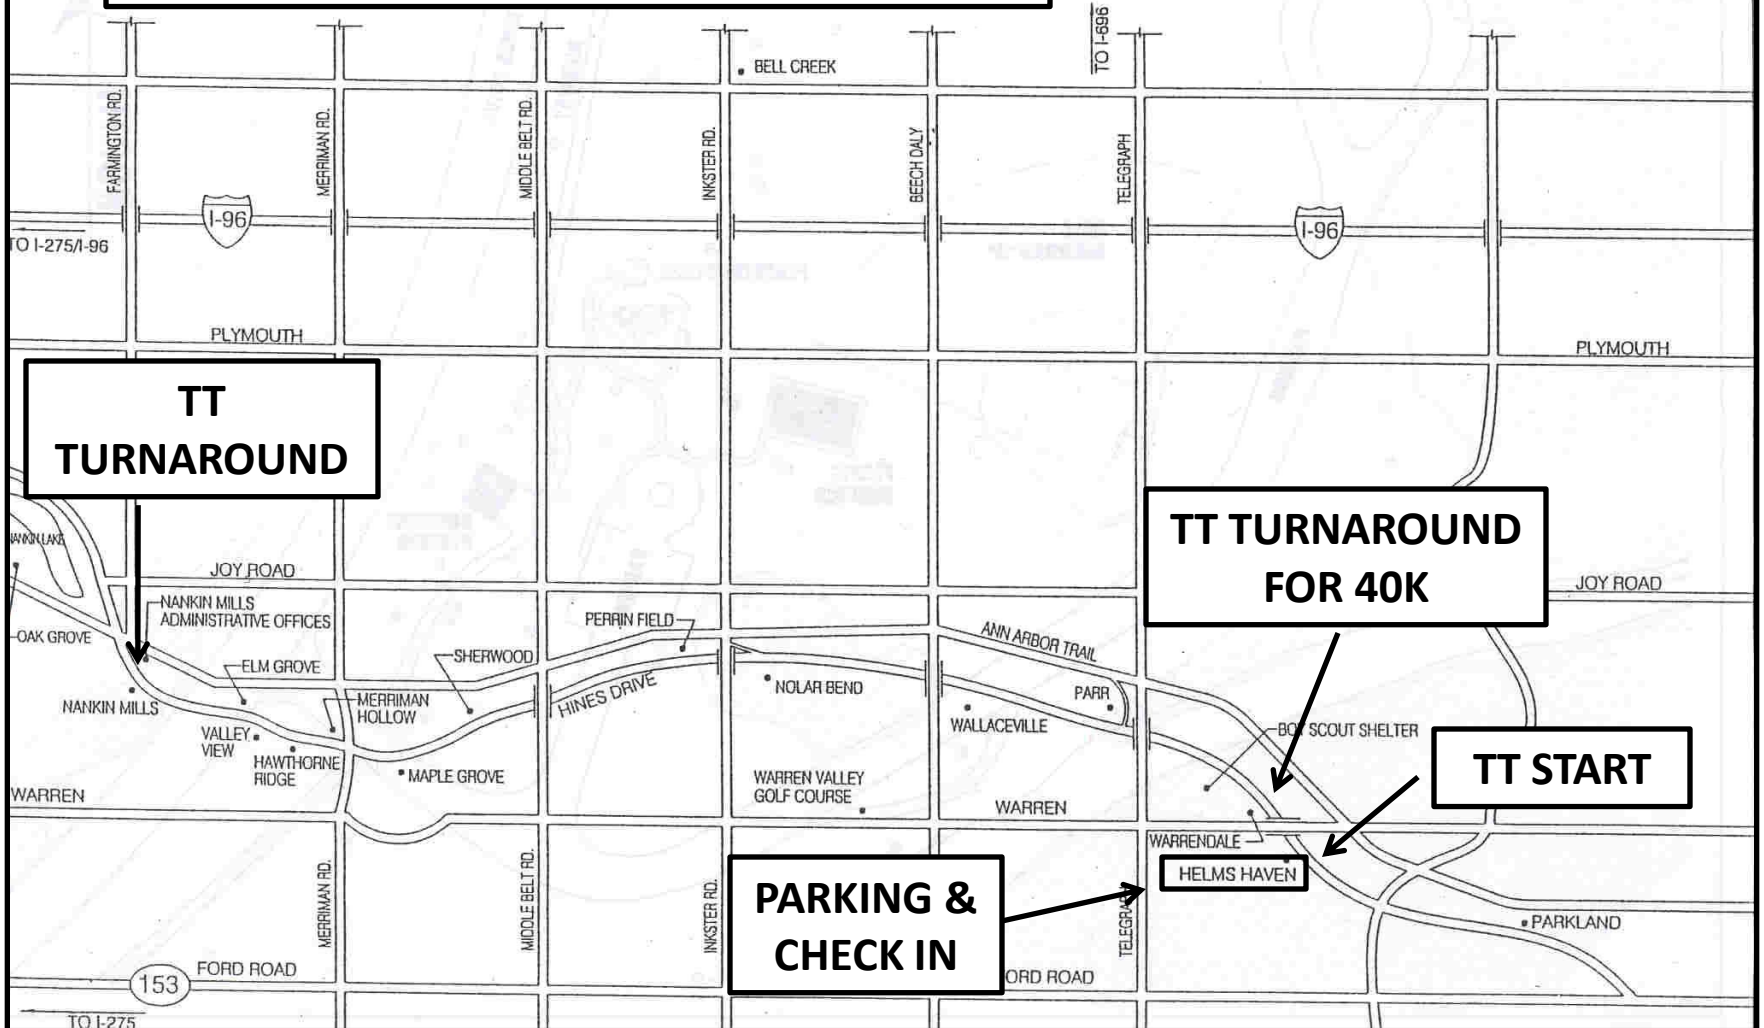

# Wayne County Parks

Hines Park from Farmington Road to Ford Road

Park users can gain access to Hines Park by entering onto Hines Drive at these locations:

Seven Mile Road  
Northville Road  
Five Mile Road  
Wilcox Road  
Haggerty Road  
Newburgh Road  
Jug Handle Road

Stark Road  
Ann Arbor Trail  
Merriman Road  
Inkster Road  
Woodbine  
Warren Road  
Outer Drive  
Ford Road

## MI STATE TIME TRIAL COURSE

**TT  
TURNAROUND**

**TT TURNAROUND  
FOR 40K**

**TT START**

**PARKING &  
CHECK IN**

**HELMS HAVEN**